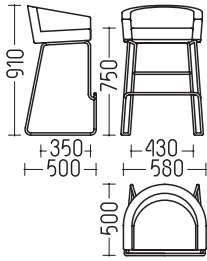

Options:

- three types of chairs
- two types of bar stools

Features:

- frame is made of stainless or painted steel

Additional option:

- wall mounted panel

Форум
стул

Форум
стул барный