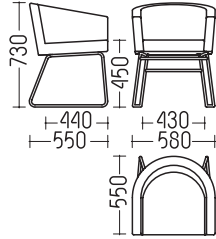

Options:

- three types of chairs
- two types of bar stools

Features:

- frame is made of stainless or painted steel

Additional option:

- wall mounted panel

Форум
стул

Форум
стул барный