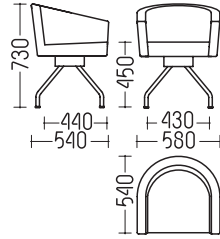

Форум-К
стул