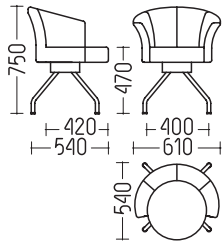

Форум-элегант
стул